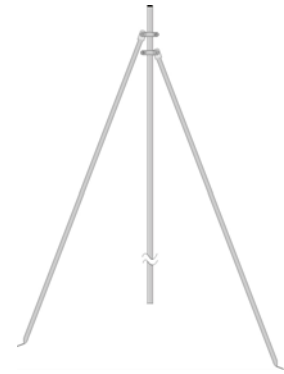

Aerial Fittings

Fascia Mounts

MODEL	Description
12FM	1.2m Fascia Mount - Hockey Stick
21FM	2.1m Fascia Mount - Hockey Stick
16ST	1.6m Fascia Mount - Stays (Pair)

12FM, 21FM

16ST

Aerial Fittings

MODEL	Description
1/4TLT	1/4w Aerial Tilt Assembly
5/8TLT	5/8w Aerial Tilt Assembly
ACVR	Adaptor - Cover For Tilt Assembly
TLTASY	Tilt Assembly - For 1/2w & CB Aerials (5/8TLT + ACVR)
AGP	Adaptor - Ground Plane Assembly for 1/4w Aerials, 3mm radials.
AGPHD	Heavy Duty Adaptor - Ground Plane Assembly for 1/4w Aerials, 4.76mm radials
SMW	Spring for 1/4 and 1/2 wave whips
SMW-HTT	Spring Adaptor. Hi-Tec 1/2" Thread both ends.

AGP

TLTASY

AGPHD

1/4TLT

ACVR

5/8TLT

SMW

SMW-HTT